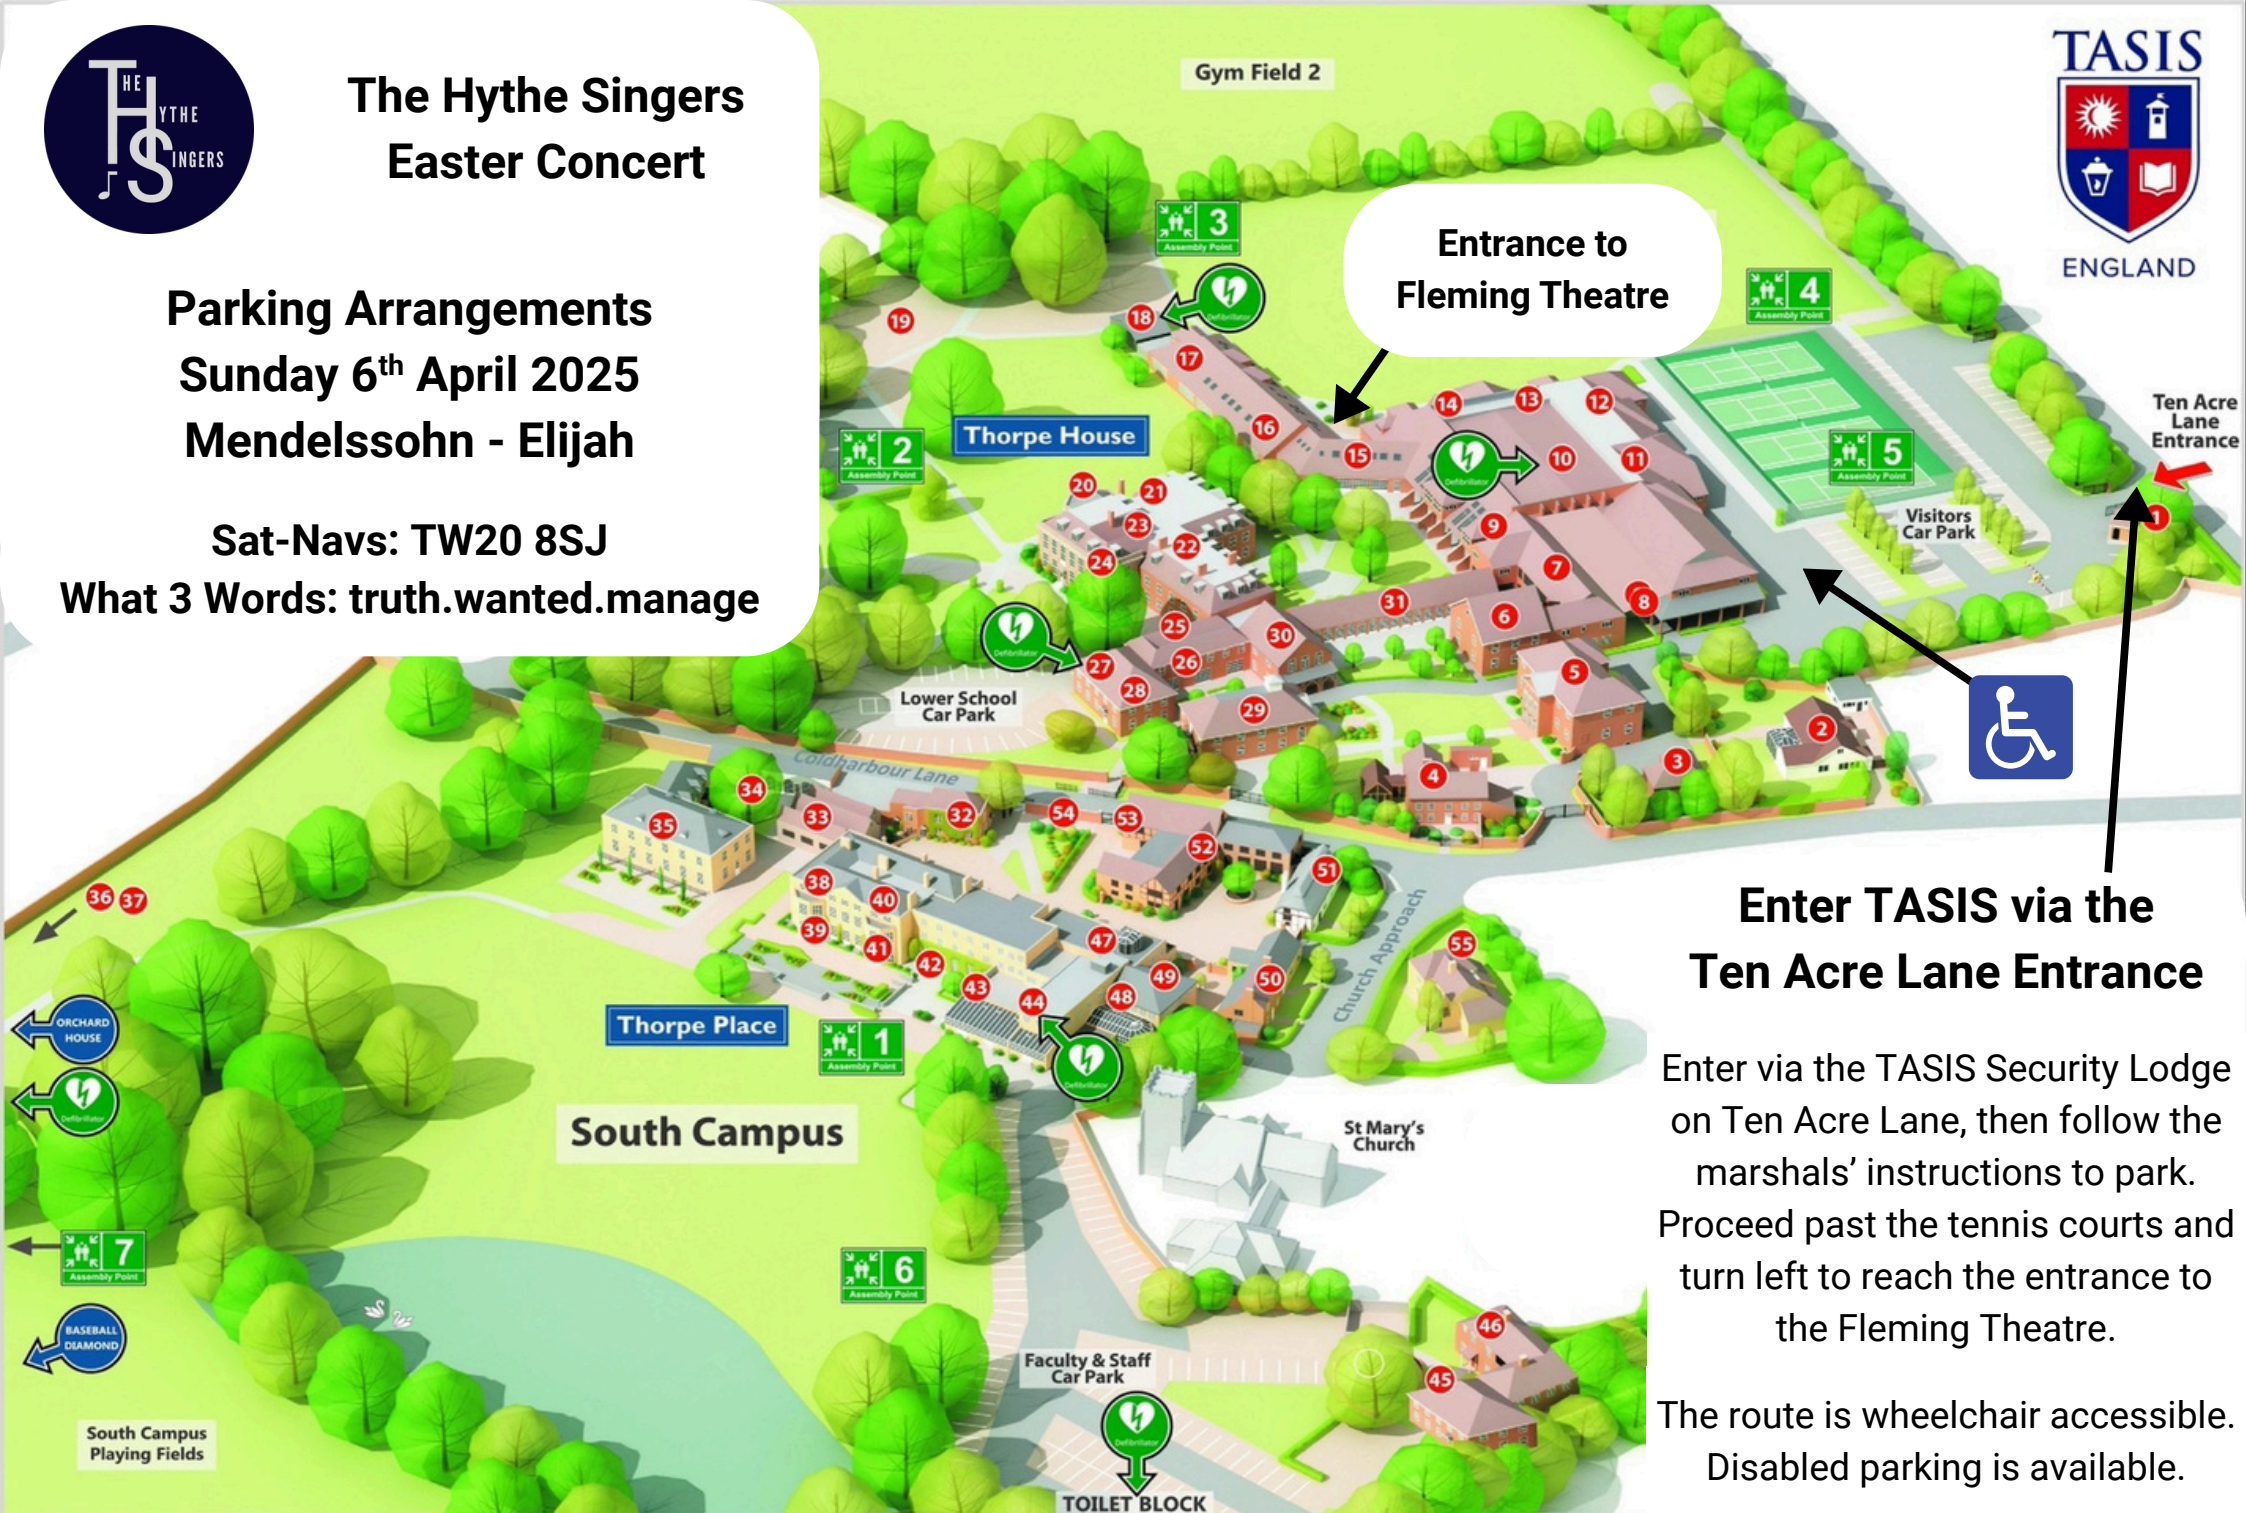

The Hythe Singers Easter Concert

**Parking Arrangements
Sunday 6th April 2025
Mendelssohn - Elijah**

Sat-Navs: TW20 8SJ

What 3 Words: truth.wanted.manage

**Entrance to
Fleming Theatre**

Ten Acre Lane Entrance

**Enter TASIS via the
Ten Acre Lane Entrance**

Enter via the TASIS Security Lodge on Ten Acre Lane, then follow the marshals' instructions to park. Proceed past the tennis courts and turn left to reach the entrance to the Fleming Theatre.

The route is wheelchair accessible. Disabled parking is available.